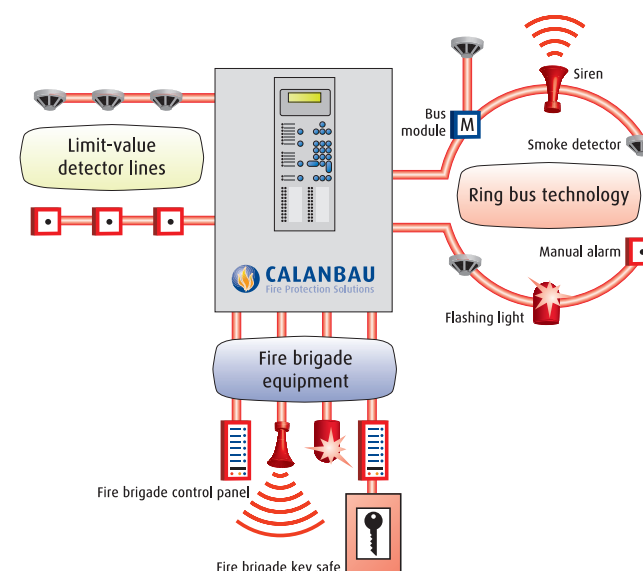

Technical connection conditions for fire detection systems

The technical connection conditions for fire detection systems are published by the individual districts under the guidance of the local fire brigades. They specify the essential regulations on how a fire detection system is to be connected to the fire brigade or police control centre.

Simple configuration on our fire detection control panels enables optimised adaptation to your individual requirements.